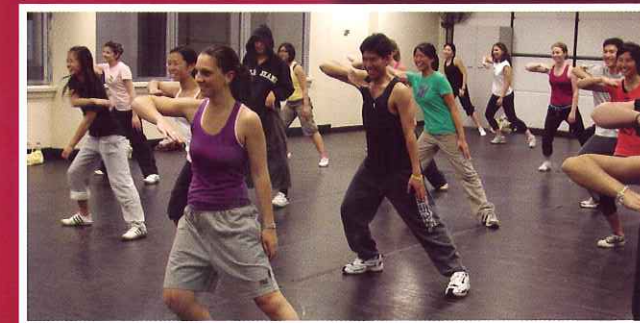

Principally, Connect Studios is for the professional and career development of performance and associated artists who live in Parramatta and western Sydney or who have an interest and commitment in exploring performance in Sydney's Greater West. By connecting performance artists and organisations with other artists, organisations, ideas, skills and styles of work, Connect Studios aims to promote new and interesting live and digital performance. It will facilitate employment opportunities in performance in Parramatta and western Sydney by building capacity in the sector and by up-skilling current and potential performance artists.