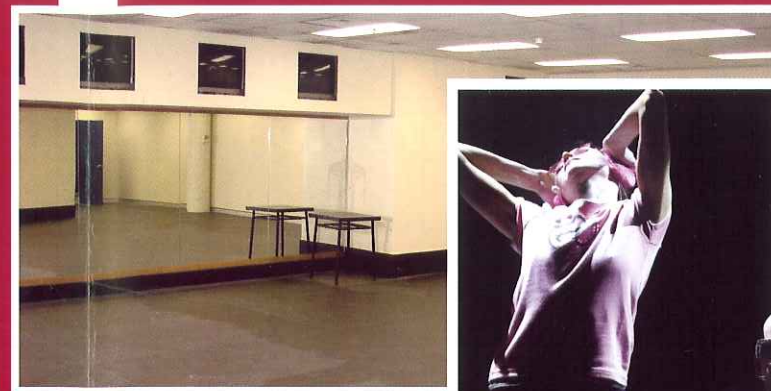

WHY

ESTABLISH CONNECT STUDIOS?

Connect Studios provides a much needed rehearsal and workshop venue and facilities for emerging and established live and digital performance artists and organisations in western Sydney area and for those interested in working in Parramatta and Sydney's west.

Principally, Connect Studios is for the professional and career development of performance and associated artists who live in Parramatta and western Sydney or who have an interest and commitment in exploring performance in Sydney's Greater West. By connecting performance artists and organisations with other artists, organisations, ideas, skills and styles of work, Connect Studios aims to promote new and interesting live and digital performance. It will facilitate employment opportunities in performance in Parramatta and western Sydney by building capacity in the sector and by up-skilling current and potential performance artists.